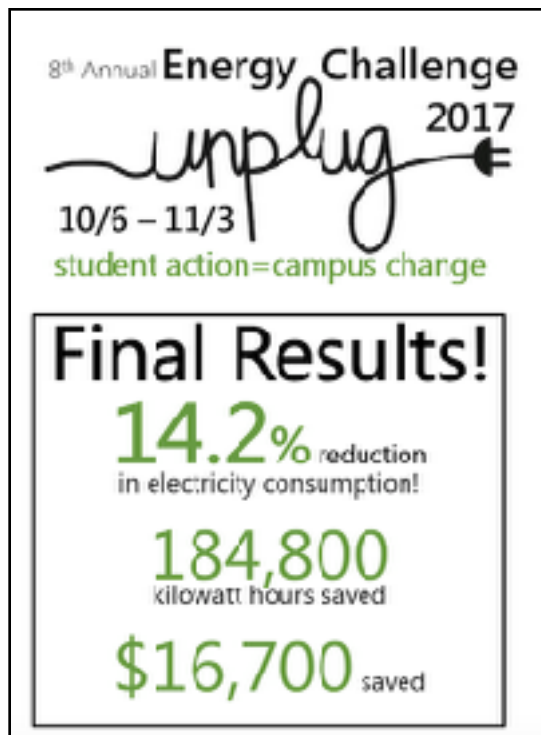

Environmental Science Newsletter

Allegheny College

Energy Challenge

This year the Energy Challenge was led by College Courts. They reduced their energy consumption by 22%. Campus wide had a reduction of 14.2%. The money that the campus saved will go towards more filtered water bottle refill stations in the dorms.

A Focus on Faculty - Ian Carbone

Professor Carbone went to Wesleyan University where he was majored in physics.

He then went on to the University of California Santa Cruz to receive his PhD in physics. At Allegheny, he teaches in the introduction environmental science courses as well as the Introduction to Sustainable Energy and Quantitative Sustainability. He researches light concentration devices for solar cells to produce more energy. His goal is to implement more renewables in Meadville, and is always looking for more students to join his research team. His favorite thing about Allegheny is how excited the students are to learn!